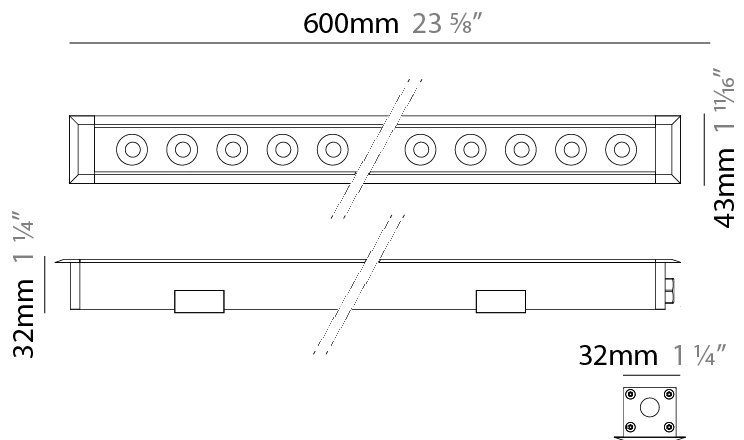

MINI CORNICHE RECESSED

E9I638- _____ - _____
base number   Finish   Lens
                         Options   Options

1. To build a product code in our configurator select the specify button on the base model # product page
2. To build a manual product code on this datasheet choose from the options listed below in blue font and add the suffix to the base model #

GENERAL

Series: Mini Corniche
Brand: Platek
Division: Exterior
Mounting Type: Recessed
Mounting Location: In-Ground
Subcategory: Walk Over

PHYSICAL

Shape: Rectangle
Length (mm): 620
Length (in): 24 7/16
Width (mm): 43
Width (in): 1 11/16
Depth (mm): 32
Depth (in): 1 1/4
Light Distribution: Uplight
Diffuser: Tempered Glass - 5mm / 3/16" thick
Gasket: Gore-Tex valve to prevent condensation
Fixture Finish: [BLK](#) / [WHI](#) / [GRY](#) / [COR](#) / [ANT](#) / [BRZ](#)
Fixture Material: Extruded Aluminum

ELECTRICAL

Lamp Type: LED
Total Output Wattage (W): 23
Dimming: Bluetooth technology or DMX
Control Gear: DMX
Driver Included: No
Driver Location: Remote
Driver Type: Constant Current - Universal
Driver Class: Class 2
Input Voltage (V): 120 - 277
Constant Current (MA): 500

LED

Number of LEDs: 16
Color Temperature (°K): RGBW
CRI: >80 CRI
Lamp Life (hrs): 60000
Special LEDs offerings: RGBW

OPTICAL

Optic°: [28](#) / [47](#) / [ELL](#)

RATINGS AND CERTIFICATIONS

Certified By: Certified for North American Standards
IP rating: IP67
IK Rating: IK07
Bug Rating: B1 U0 G0
Upon Request: Higher Maximum Ambient Temperature