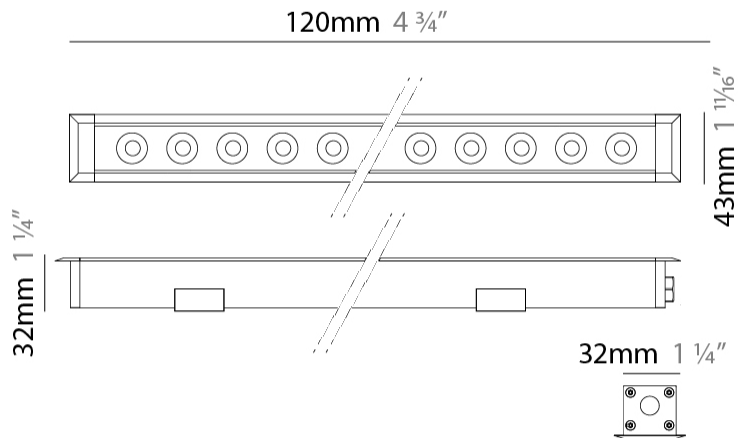

RATINGS AND CERTIFICATIONS

Certified By: Certified for North American Standards
IP rating: IP67
IK Rating: IK07
Bug Rating: B1 U0 G0
Upon Request: Higher Maximum Ambient Temperature